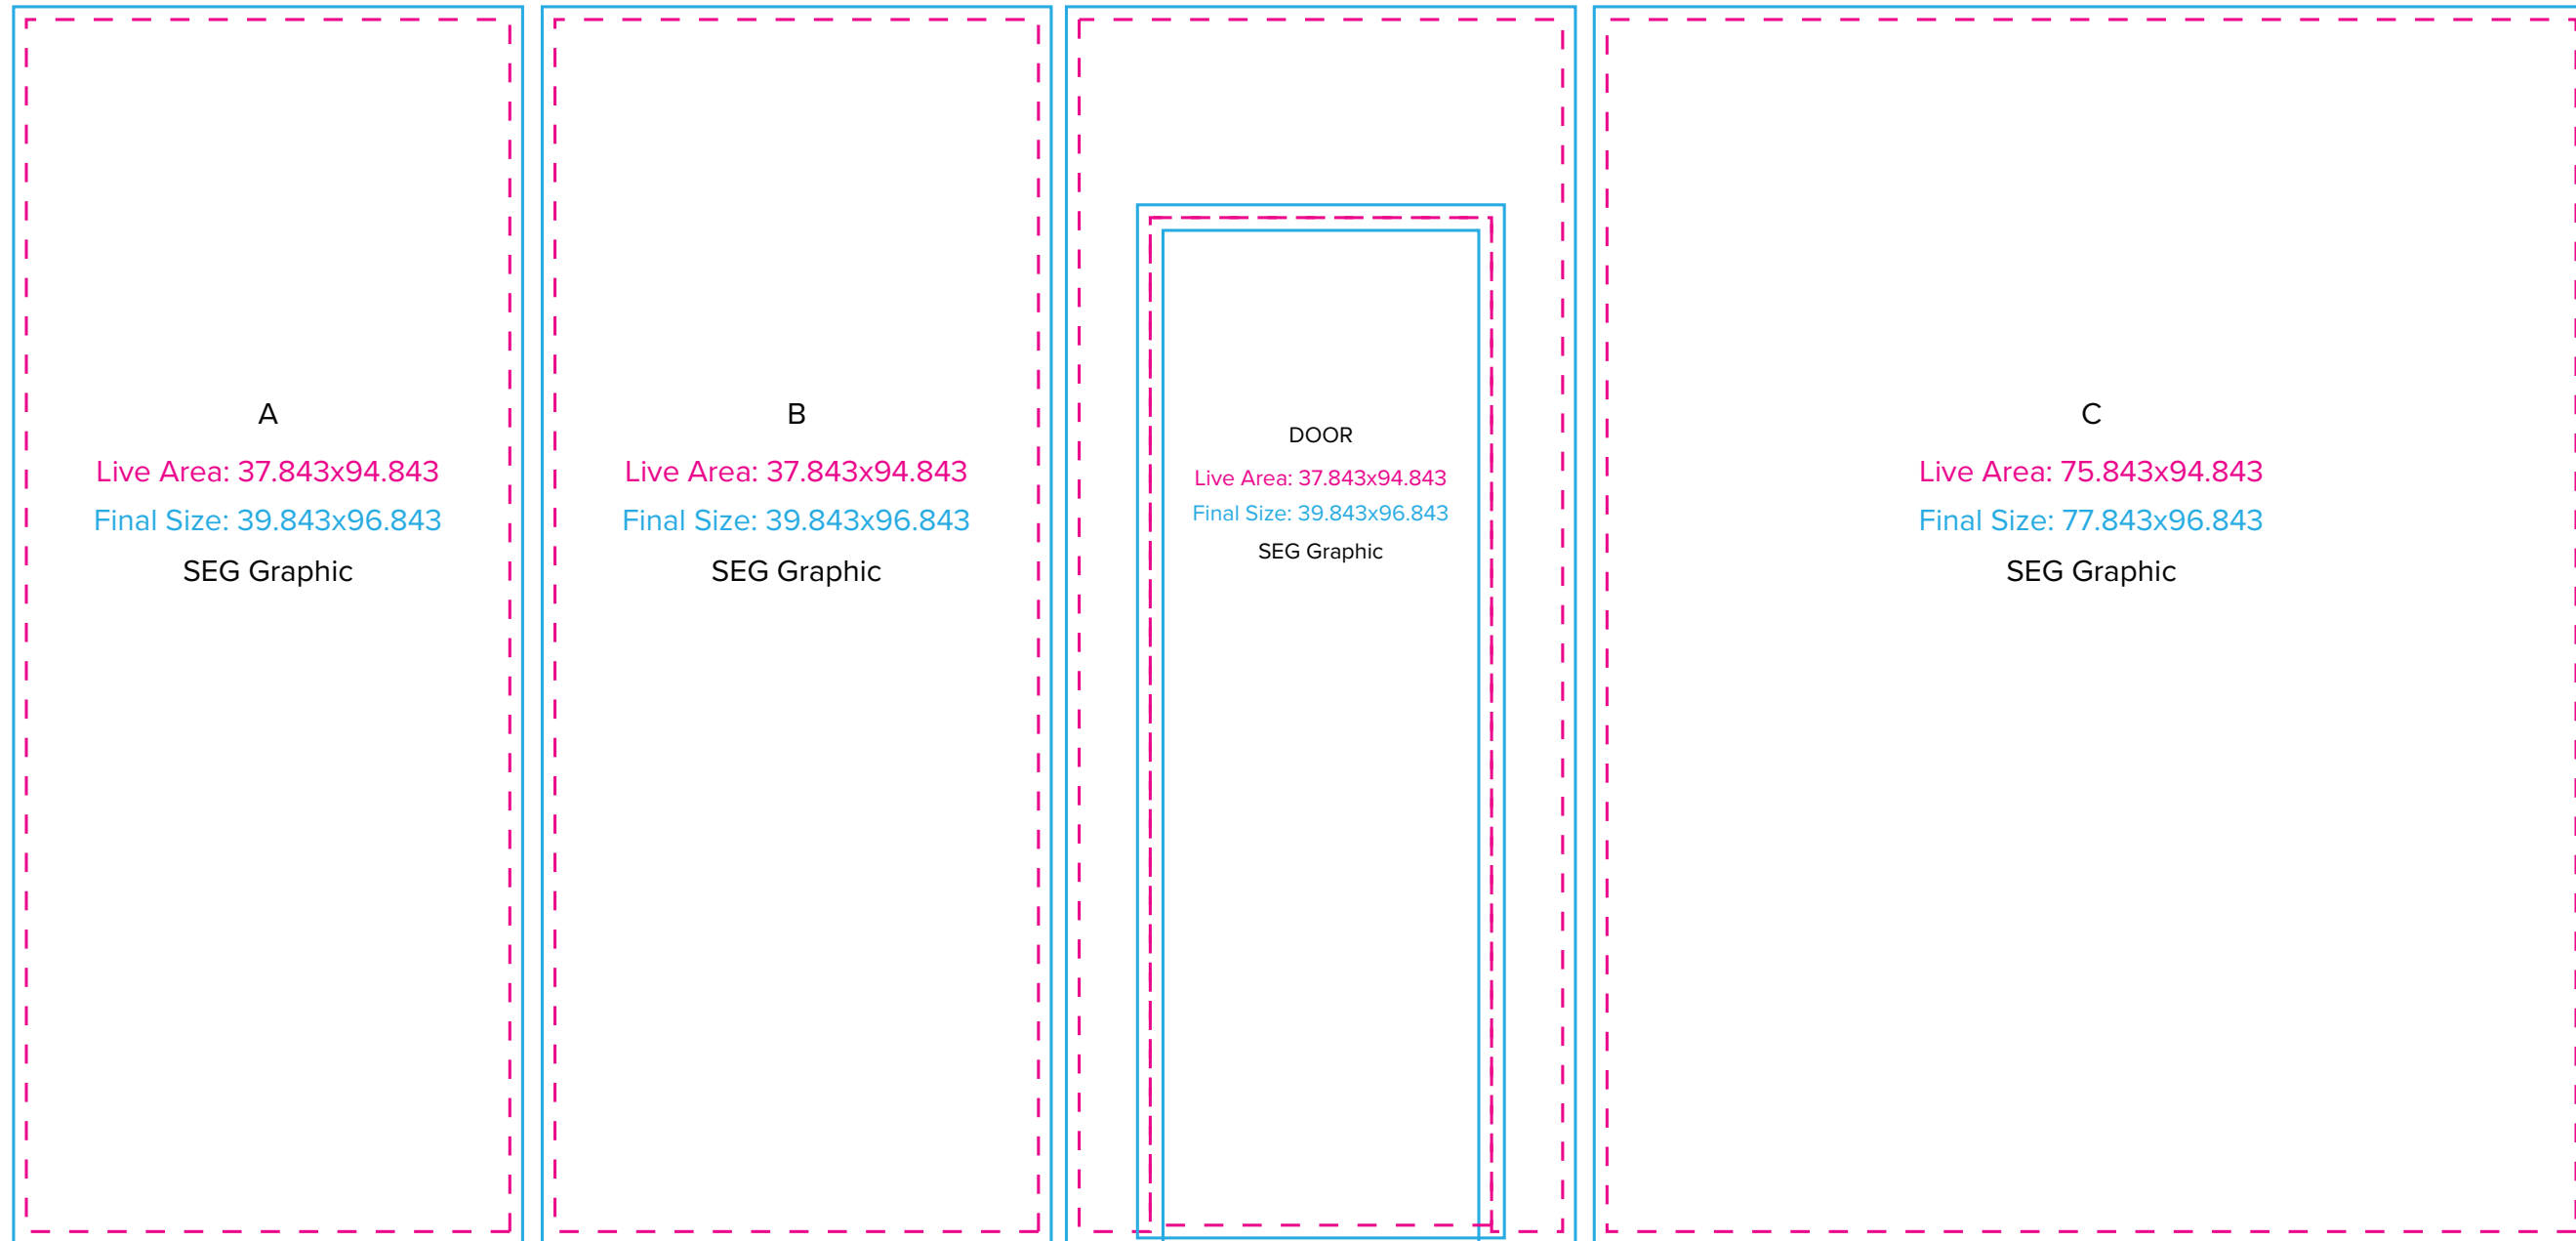

Graphic Template
10 x 10 Inline Exhibit
SEG Graphics,
Sintra Door and Panel

NOTE: All Raster Art (jpg, tiff,psd, png, etc.) must be at least 100 dpi at print size.

Graphic Template
10 x 10 Inline Exhibit
GOD-1557 Reception Counter
SEG Version

NOTE: All Raster Art (jpg, tiff,psd, png, etc.) must be at least 100 dpi at print size.